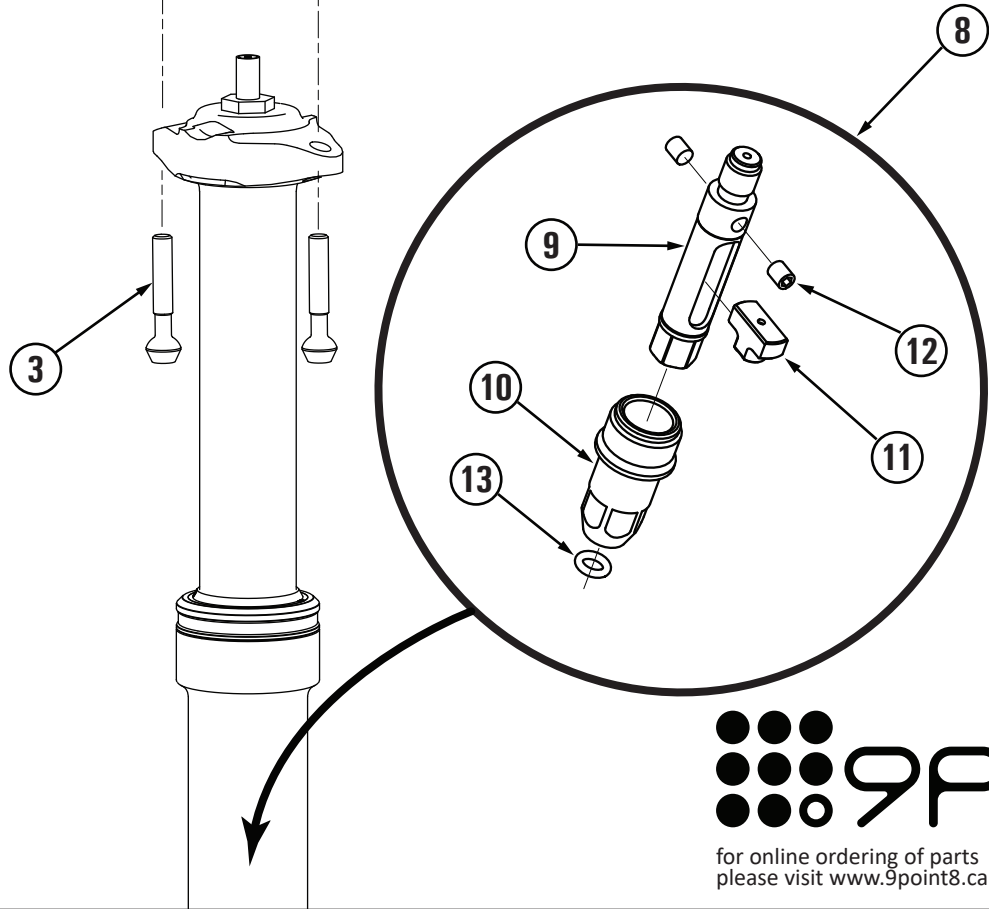

FALL LINE

Parts List

ITEM	QTY	PART NO.	DESCRIPTION
1	1	0000-0644	INLINE HEAD (7MM ROUND RAIL)
2	1	0000-0460	OFFSET HEAD (7MM ROUND RAIL)
3	2	0000-0434	TI SEAT ANGLE ADJUST SCREW
4	2	0000-0490	TI RAIL CLAMP SCREW
5	2	0000-0433	SEAT RAIL PLATE
6	1	0000-0264	VALVE CAP
7	2	0000-0394	TI THREADED CYLINDER
8	1	0000-0504	QUICK CONNECTOR ASSY
9	1	0000-0534	QUICK CONNECT BODY
10	1	0000-0532	CABLE SEAL NUT
11	1	0000-0533	T-NUT (HOUSING CLAMP)
12	2	0000-0535	WIRE CABLE CLAMP SET-SCREW
13	1	0000-0536	O-RING
14	1	0000-0858	CR INLINE HEAD ASSEMBLY