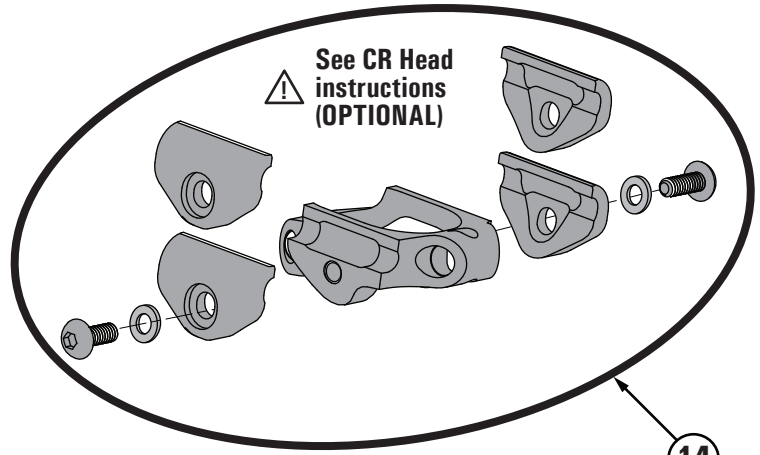

FALL LINE

Parts List

ITEM	QTY	PART NO.	DESCRIPTION
1	1	0000-0644	INLINE HEAD (7MM ROUND RAIL)
2	1	0000-0460	OFFSET HEAD (7MM ROUND RAIL)
3	2	0000-0434	TI SEAT ANGLE ADJUST SCREW
4	2	0000-0490	TI RAIL CLAMP SCREW
5	2	0000-0433	SEAT RAIL PLATE
6	1	0000-0264	VALVE CAP
7	2	0000-0394	TI THREADED CYLINDER
8	1	0000-0504	QUICK CONNECTOR ASSY
9	1	0000-0534	QUICK CONNECT BODY
10	1	0000-0532	CABLE SEAL NUT
11	1	0000-0533	T-NUT (HOUSING CLAMP)
12	2	0000-0535	WIRE CABLE CLAMP SET-SCREW
13	1	0000-0536	O-RING
14	1	0000-0858	CR INLINE HEAD ASSEMBLY