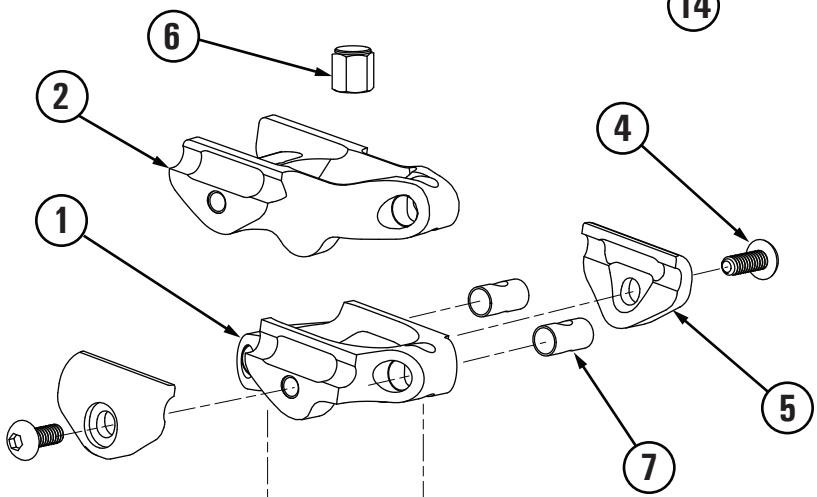

FALL LINE

Parts List

ITEM	QTY	PART NO.	DESCRIPTION
1	1	0000-0644	INLINE HEAD (7MM ROUND RAIL)
2	1	0000-0460	OFFSET HEAD (7MM ROUND RAIL)
3	2	0000-0434	TI SEAT ANGLE ADJUST SCREW
4	2	0000-0490	TI RAIL CLAMP SCREW
5	2	0000-0433	SEAT RAIL PLATE
6	1	0000-0264	VALVE CAP
7	2	0000-0394	TI THREADED CYLINDER
8	1	0000-0504	QUICK CONNECTOR ASSY
9	1	0000-0534	QUICK CONNECT BODY
10	1	0000-0532	CABLE SEAL NUT
11	1	0000-0533	T-NUT (HOUSING CLAMP)
12	2	0000-0535	WIRE CABLE CLAMP SET-SCREW
13	1	0000-0536	O-RING
14	1	0000-0858	CR INLINE HEAD ASSEMBLY