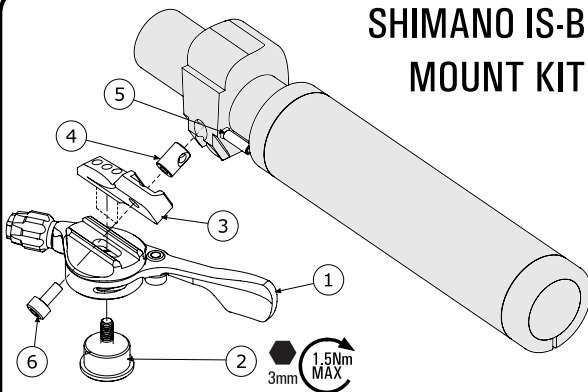

9point8™

**digit™
2.0**

MOUNT KITS

**Installation
Instructions**

**SHIMANO IS-B
MOUNT KIT**

ITEM	DESCRIPTION
1	THUMB LEVER
2	AXLE
3	IS-B MOUNT
4	IS-B POST
5	IS-B SET SCREW
6	IS-B SCREW

0000-1226 DIGIT2 SHIMANO I-SPEC B KIT

INCLUDES ITEMS 3,4,5,6

0000-1221 DIGIT2 SHIMANO I-SPEC B

INCLUDES ITEMS 1,2,3,4,5,6

**SHIMANO IS-II
MOUNT KIT**

ITEM	DESCRIPTION
1	THUMB LEVER
2	AXLE
3	IS-II MOUNT

0000-1225 DIGIT2 SHIMANO I-SPEC B KIT

INCLUDES ITEM 3

0000-1220 DIGIT2 SHIMANO I-SPEC B

INCLUDES ITEMS 1,2,3

SHIMANO IS-EV MOUNT KIT

ITEM	DESCRIPTION
1	THUMB LEVER
2	AXLE
3	IS-EV MOUNT
4	IS-EV SCREW
5	IS-EV NUT

0000-1227 DIGIT2 SHIMANO I-SPEC EV KIT

INCLUDES ITEMS 3,4,5

0000-1222 DIGIT2 SHIMANO I-SPEC EV

INCLUDES ITEMS 1,2,3,4,5

22MM BAR CLAMP MOUNT KIT

ITEM	DESCRIPTION
1	THUMB LEVER
2	AXLE
3	22MM MOUNT
4	BAR CLAMP
5	BAR CLAMP SCREW

0000-1224 DIGIT2 22MM BAR CLAMP KIT

INCLUDES ITEMS 3,4,5