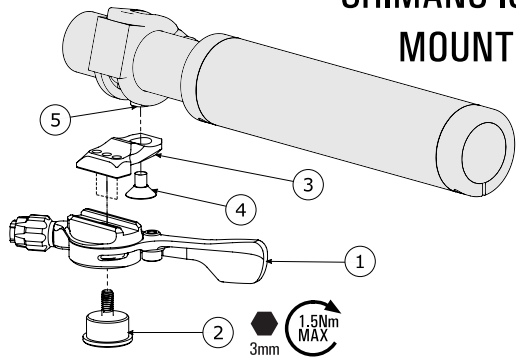

INCLUDES ITEMS 3,4,5,6

0000-1221 DIGIT2 SHIMANO I-SPEC B

INCLUDES ITEMS 1,2,3,4,5,6

**SHIMANO IS-II
MOUNT KIT**

ITEM	DESCRIPTION
1	THUMB LEVER
2	AXLE
3	IS-II MOUNT

0000-1225 DIGIT2 SHIMANO I-SPEC B KIT

INCLUDES ITEM 3

0000-1220 DIGIT2 SHIMANO I-SPEC B

INCLUDES ITEMS 1,2,3

SHIMANO IS-EV MOUNT KIT

ITEM	DESCRIPTION
1	THUMB LEVER
2	AXLE
3	IS-EV MOUNT
4	IS-EV SCREW
5	IS-EV NUT

0000-1227 DIGIT2 SHIMANO I-SPEC EV KIT

INCLUDES ITEMS 3,4,5

0000-1222 DIGIT2 SHIMANO I-SPEC EV

INCLUDES ITEMS 1,2,3,4,5

22MM BAR CLAMP MOUNT KIT

ITEM	DESCRIPTION
1	THUMB LEVER
2	AXLE
3	22MM MOUNT
4	BAR CLAMP
5	BAR CLAMP SCREW

0000-1224 DIGIT2 22MM BAR CLAMP KIT

INCLUDES ITEMS 3,4,5