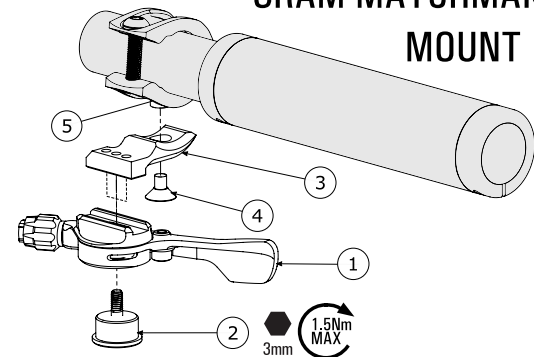

0000-1219 DIGIT2 22MM BAR CLAMP

INCLUDES ITEMS 1,2,3,4,5

www.9point8.ca

SRAM MATCHMAKER MOUNT KIT

ITEM	DESCRIPTION
1	THUMB LEVER
2	AXLE
3	MATCHMAKER MOUNT
4	MATCHMAKER SCREW
5	MATCHMAKER NUT

0000-1228 DIGIT2 SRAM MATCHMAKER KIT