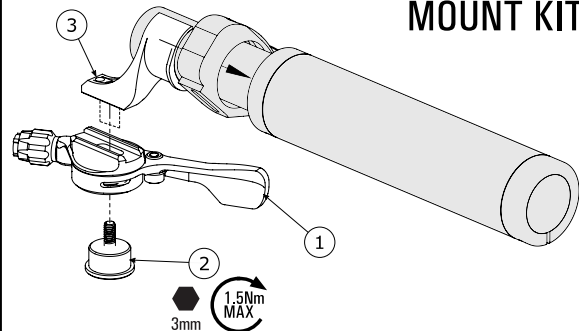

INCLUDES ITEMS 3,4,5,6

0000-1221 DIGIT2 SHIMANO I-SPEC B

INCLUDES ITEMS 1,2,3,4,5,6

**SHIMANO IS-II
MOUNT KIT**

ITEM	DESCRIPTION
1	THUMB LEVER
2	AXLE
3	IS-II MOUNT

0000-1225 DIGIT2 SHIMANO I-SPEC B KIT

INCLUDES ITEM 3

0000-1220 DIGIT2 SHIMANO I-SPEC B

INCLUDES ITEMS 1,2,3

SHIMANO IS-EV MOUNT KIT

ITEM	DESCRIPTION
1	THUMB LEVER
2	AXLE
3	IS-EV MOUNT
4	IS-EV SCREW
5	IS-EV NUT

0000-1227 DIGIT2 SHIMANO I-SPEC EV KIT

INCLUDES ITEMS 3,4,5

0000-1222 DIGIT2 SHIMANO I-SPEC EV

INCLUDES ITEMS 1,2,3,4,5

22MM BAR CLAMP MOUNT KIT

ITEM	DESCRIPTION
1	THUMB LEVER
2	AXLE
3	22MM MOUNT
4	BAR CLAMP
5	BAR CLAMP SCREW

0000-1224 DIGIT2 22MM BAR CLAMP KIT

INCLUDES ITEMS 3,4,5