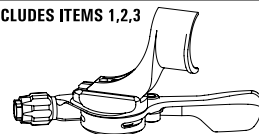

INCLUDES ITEMS 3,4,5,6

0000-1221 DIGIT2 SHIMANO I-SPEC B

INCLUDES ITEMS 1,2,3,4,5,6

**SHIMANO IS-II
MOUNT KIT**

ITEM	DESCRIPTION
1	THUMB LEVER
2	AXLE
3	IS-II MOUNT

0000-1225 DIGIT2 SHIMANO I-SPEC B KIT

INCLUDES ITEM 3

0000-1220 DIGIT2 SHIMANO I-SPEC B

INCLUDES ITEMS 1,2,3

SHIMANO IS-EV MOUNT KIT

ITEM	DESCRIPTION
1	THUMB LEVER
2	AXLE
3	IS-EV MOUNT
4	IS-EV SCREW
5	IS-EV NUT

0000-1227 DIGIT2 SHIMANO I-SPEC EV KIT

INCLUDES ITEMS 3,4,5