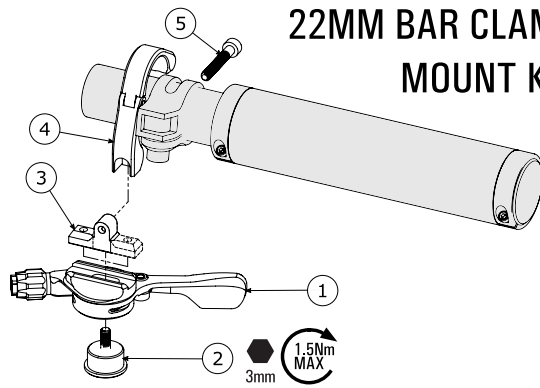

0000-1220 DIGIT2 SHIMANO I-SPEC B

INCLUDES ITEMS 1,2,3

SHIMANO IS-EV MOUNT KIT

ITEM	DESCRIPTION
1	THUMB LEVER
2	AXLE
3	IS-EV MOUNT
4	IS-EV SCREW
5	IS-EV NUT

0000-1227 DIGIT2 SHIMANO I-SPEC EV KIT

INCLUDES ITEMS 3,4,5

0000-1222 DIGIT2 SHIMANO I-SPEC EV

INCLUDES ITEMS 1,2,3,4,5

22MM BAR CLAMP MOUNT KIT

ITEM	DESCRIPTION
1	THUMB LEVER
2	AXLE
3	22MM MOUNT
4	BAR CLAMP
5	BAR CLAMP SCREW

0000-1224 DIGIT2 22MM BAR CLAMP KIT

INCLUDES ITEMS 3,4,5