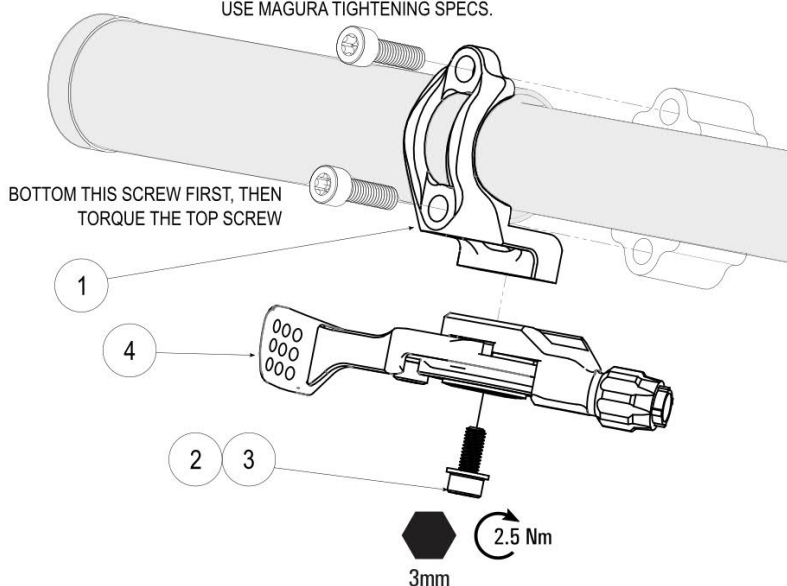

FOR MAGURA

Installation Instructions

Parts List

| ITEM | QTY. | PART NO. | DESCRIPTION |
|------|------|-----------|---------------------------|
| 1 | 1 | 0000-1075 | DIGIT MAGURA MOUNT BASE |
| 2 | 1 | 0000-1076 | M4 STAINLESS STEEL SHCS |
| 3 | 1 | 0000-0842 | M4 STAINLESS STEEL WASHER |
| 4 | 1 | 0000-0932 | DIGIT LEVER SUB-ASSEMBLY |

USE FASTENERS PROVIDED WITH MAGURA BRAKES
USE MAGURA TIGHTENING SPECS.

0000-1078 DIGIT MAGURA MOUNT

INCLUDES ITEMS:
1, 2, 3,
AND 4

0000-1074 DIGIT MAGURA MOUNT KIT

INCLUDES ITEMS: 1, 2, AND 3

to order parts
visit www.9point8.ca