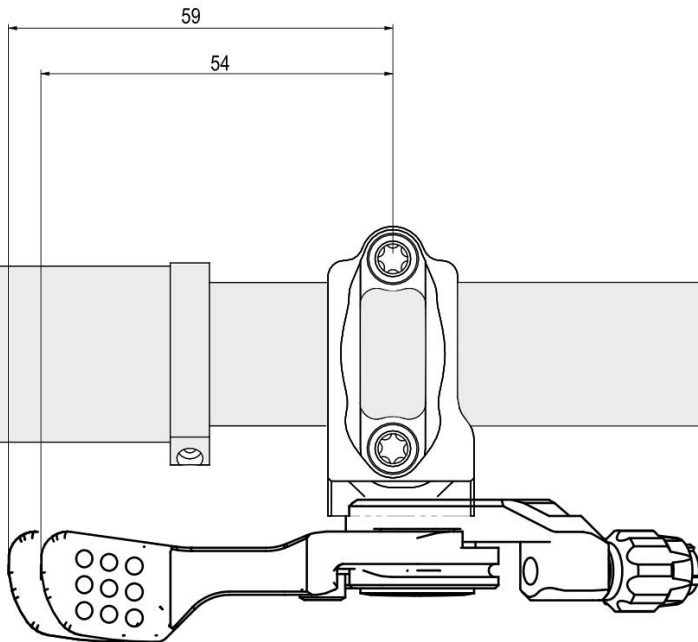

FOR MAGURA

Installation Instructions

Parts List

| ITEM | QTY. | PART NO. | DESCRIPTION |
|------|------|-----------|---------------------------|
| 1 | 1 | 0000-1075 | DIGIT MAGURA MOUNT BASE |
| 2 | 1 | 0000-1076 | M4 STAINLESS STEEL SHCS |
| 3 | 1 | 0000-0842 | M4 STAINLESS STEEL WASHER |
| 4 | 1 | 0000-0932 | DIGIT LEVER SUB-ASSEMBLY |