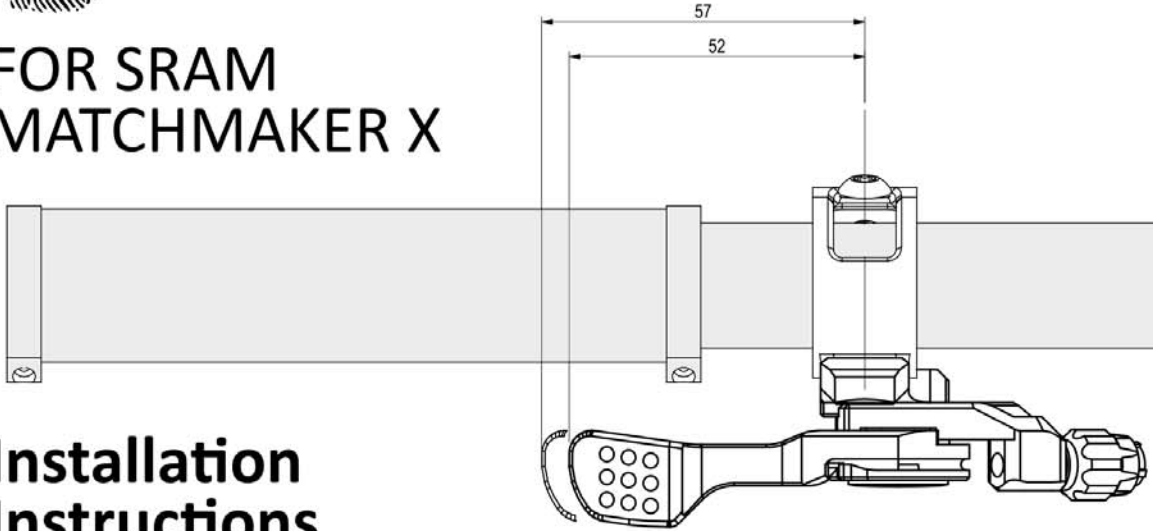

**9point8™**

**digit™**

**FOR SRAM  
MATCHMAKER X**

**Installation  
Instructions**

**digit™**

**Parts List**

ITEM	QTY.	PART NO.	DESCRIPTION
1	1	0000-0944	DIGIT MATCHMAKER BASE
2	1	0000-0955	MATCHMAKER NUT FINE (SRAM)
3	1	0000-0956	MATCHMAKER FHCS FINE (SRAM)
4	1	0000-0946	M4x12 STAINLESS STEEL SHCS
5	1	0000-0842	M4 STAINLESS STEEL WASHER
6	1	0000-0932	DIGIT LEVER SUB-ASSEMBLY