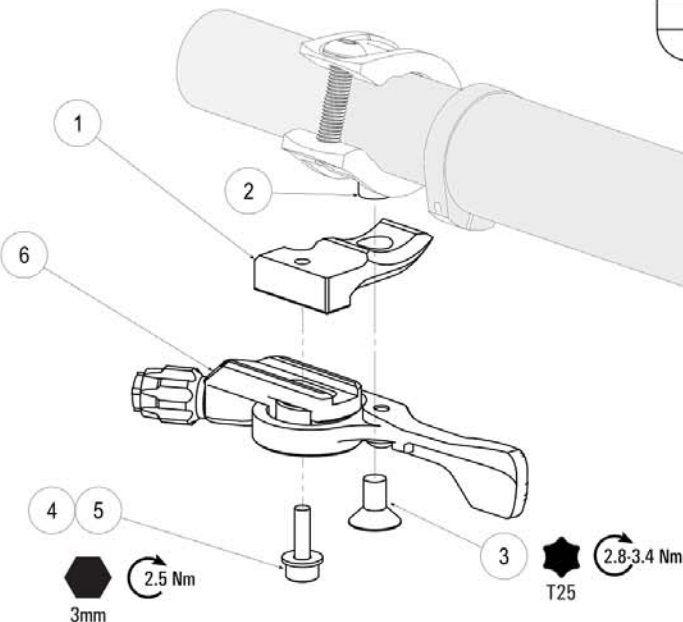

**9point8™**

**digit™**

**FOR SRAM  
MATCHMAKER X**

**Installation  
Instructions**

**digit™**

**Parts List**

ITEM	QTY.	PART NO.	DESCRIPTION
1	1	0000-0944	DIGIT MATCHMAKER BASE
2	1	0000-0955	MATCHMAKER NUT FINE (SRAM)
3	1	0000-0956	MATCHMAKER FHCS FINE (SRAM)
4	1	0000-0946	M4x12 STAINLESS STEEL SHCS
5	1	0000-0842	M4 STAINLESS STEEL WASHER
6	1	0000-0932	DIGIT LEVER SUB-ASSEMBLY

**0000-0935 DIGIT SRAM MATCHMAKER**

INCLUDES ITEMS: 1, 2, 3, 4, 5 AND 6

**0000-0938 DIGIT SRAM MATCHMAKER KIT**

INCLUDES ITEMS: 1, 2, 3, 4 AND 5

**9point8™**

to order parts  
visit [www.9point8.ca](http://www.9point8.ca)