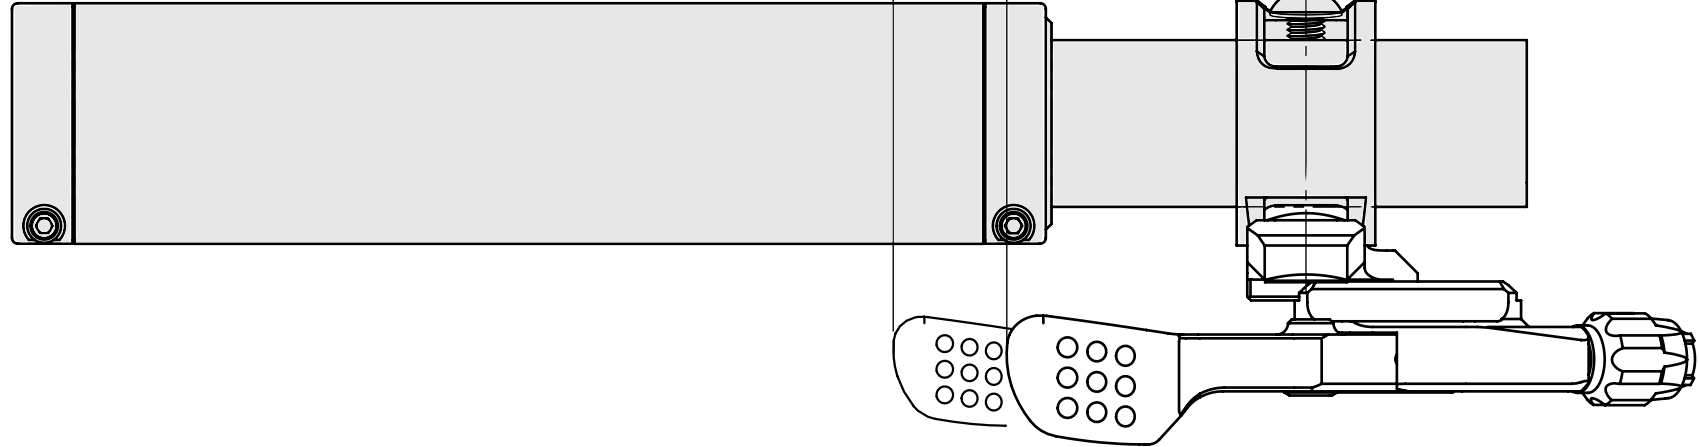

# SRAM MATCHMAKER MOUNTING KIT

## 3 Position Adapter